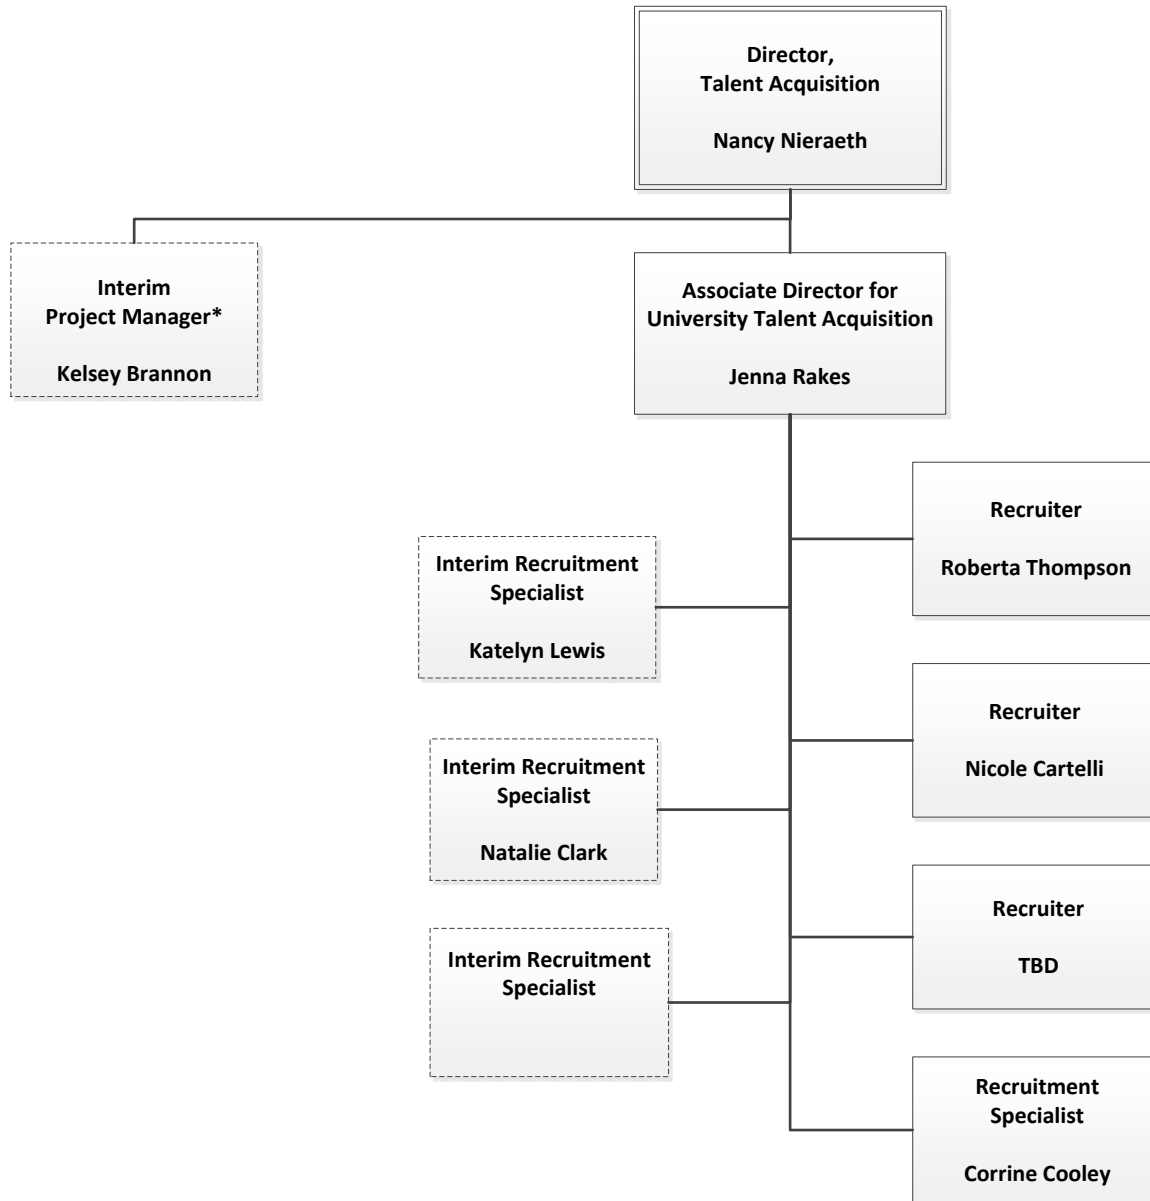

**University of Oregon  
Human Resources  
University Talent Acquisition**

\* This position reports to both Operations and Talent at .5 FTE in each area