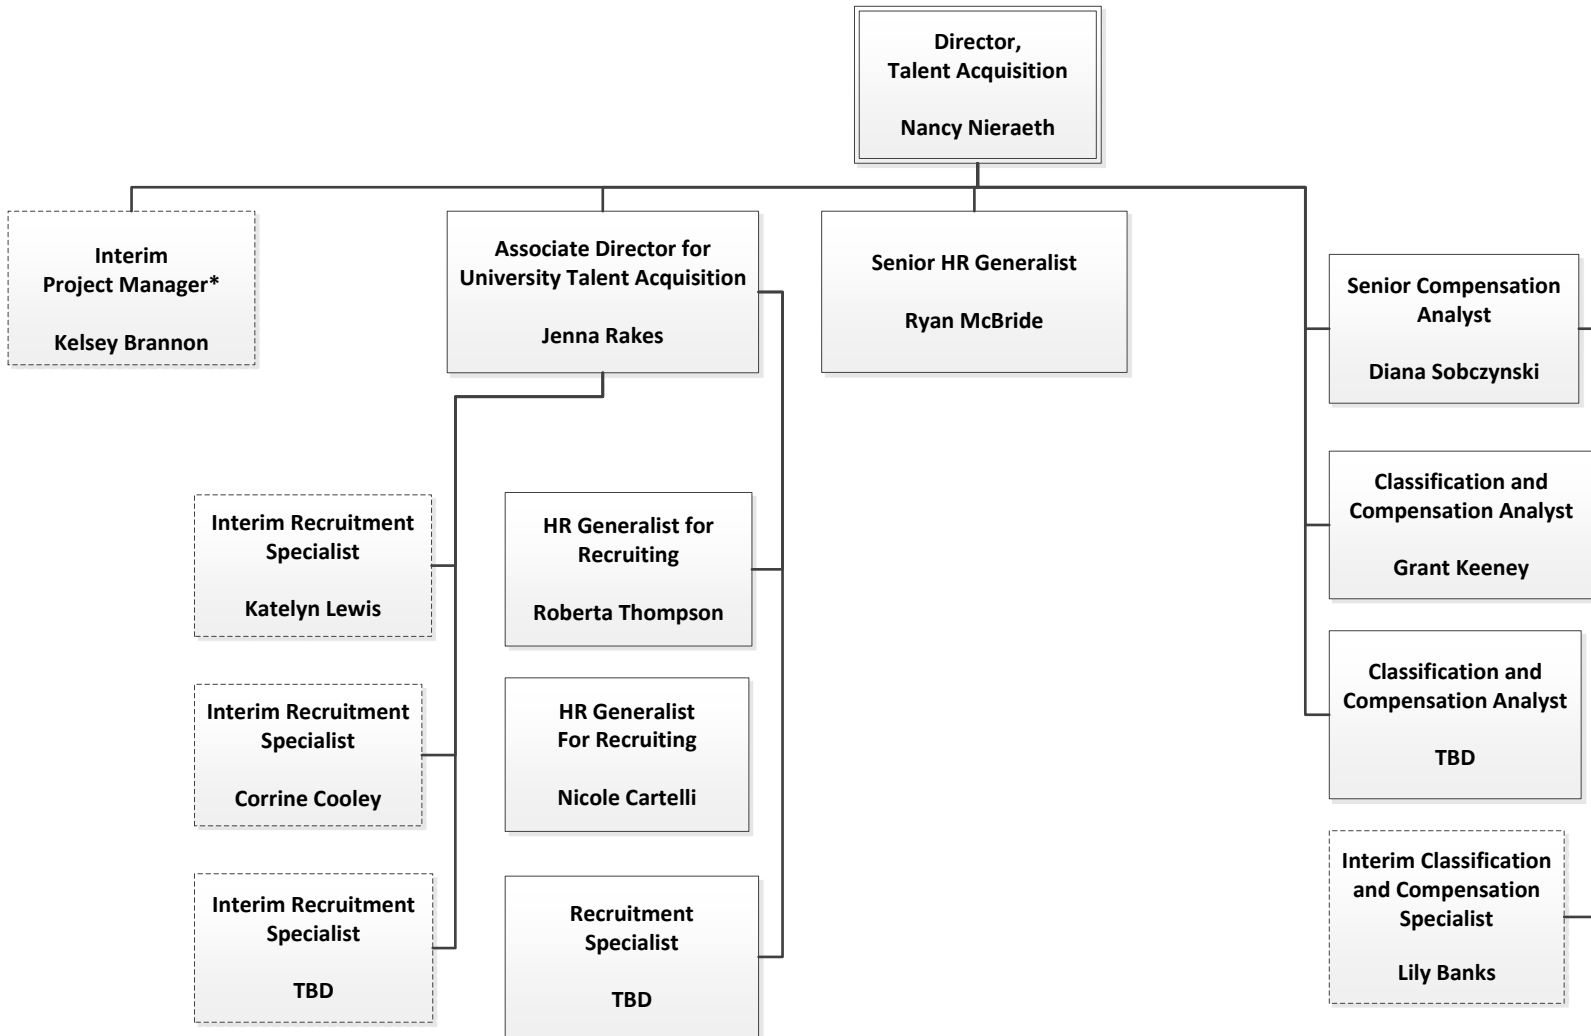

**University of Oregon
Human Resources
University Talent Acquisition**

* This position reports to both Operations and Talent at .5 FTE in each area