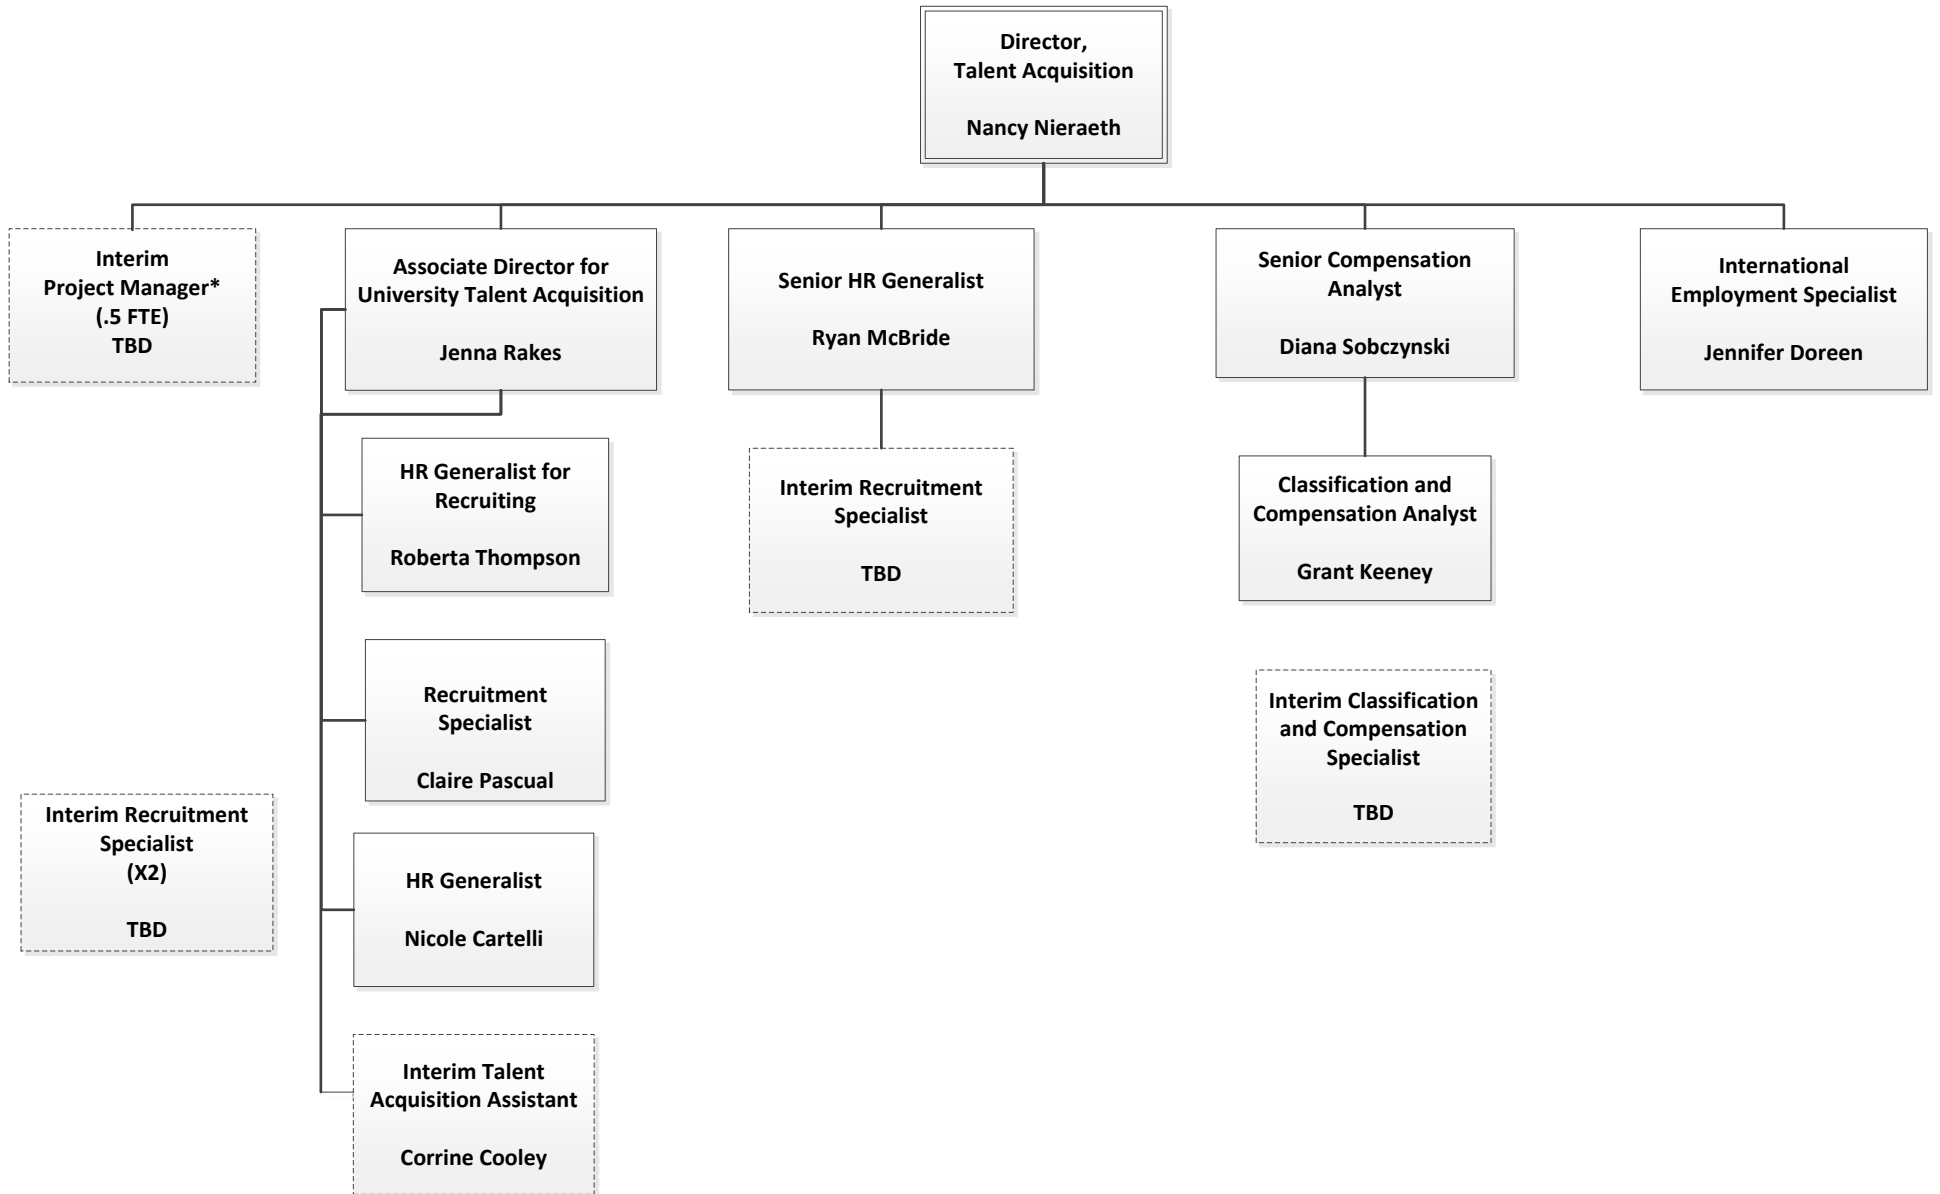

**University of Oregon
Human Resources
University Talent Acquisition**

* This position reports to both Operations and Talent at .5 FTE in each area