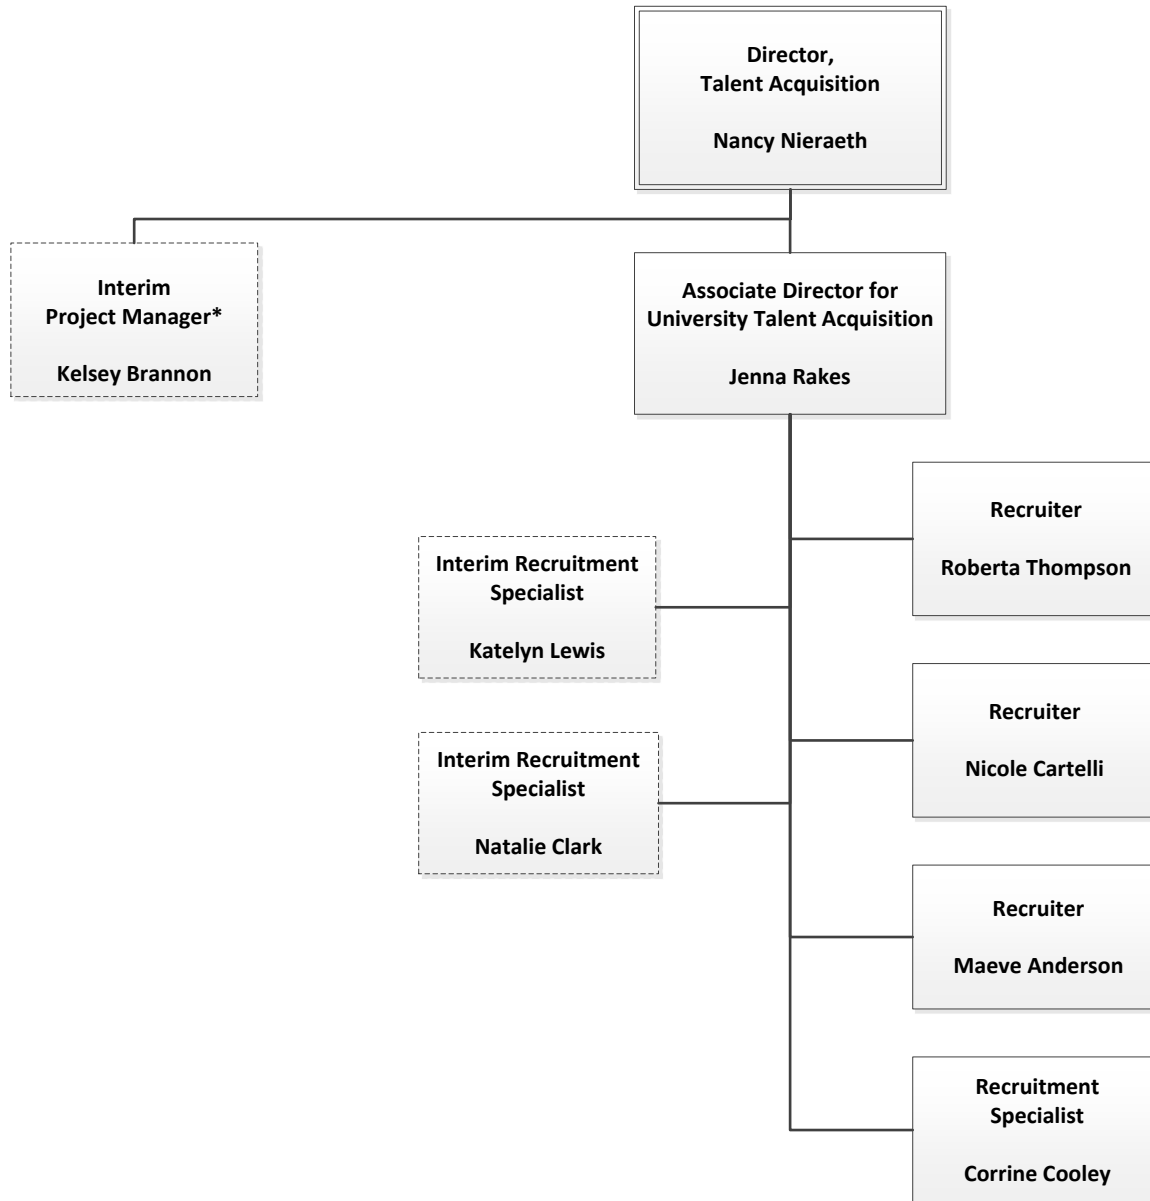

**University of Oregon
Human Resources
University Talent Acquisition**

* This position reports to both Operations and Talent at .5 FTE in each area