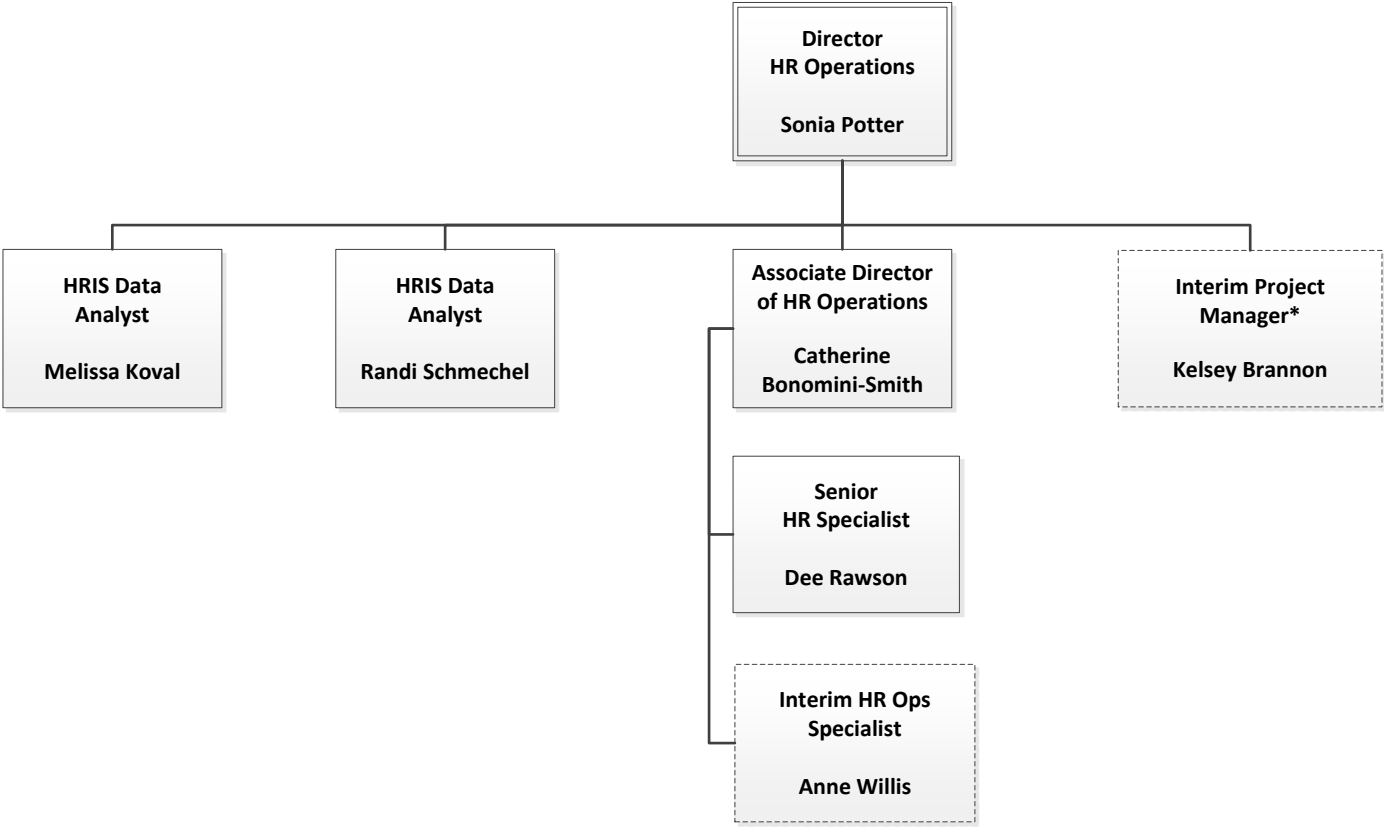

**University of Oregon
Human Resources
HR Operations**

* This position reports to both Operations and Talent at .5 FTE in each area