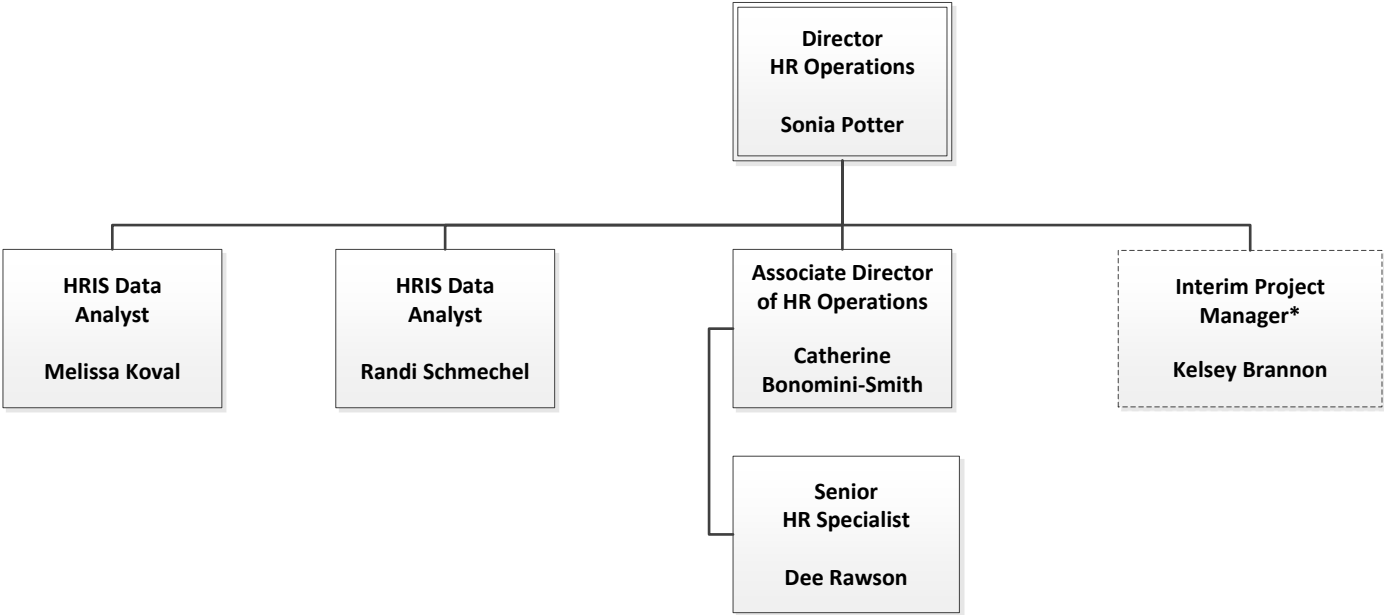

**University of Oregon
Human Resources
HR Operations**

* This position reports to both Operations and Talent at .5 FTE in each area